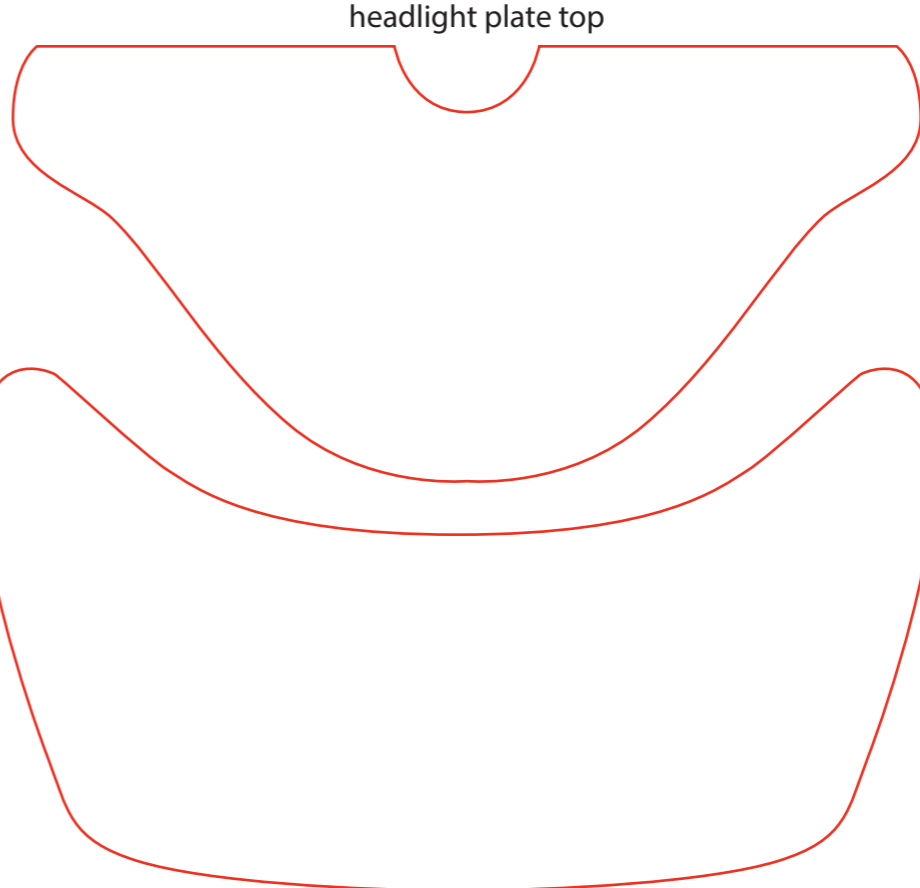

TT350

The red area is the SAFE ZONE.
Logos may touch the red line to fill the space.

Chain guard

headlight plate top

top back end

fender

NO GRAPHICS HERE
This circle is cut out.

top gage area

large circle
engine casing

small battery circle

swing arm

side A

side B

main body front side

side A

side B

main body back side

main body
middle side A

main body
middle side B