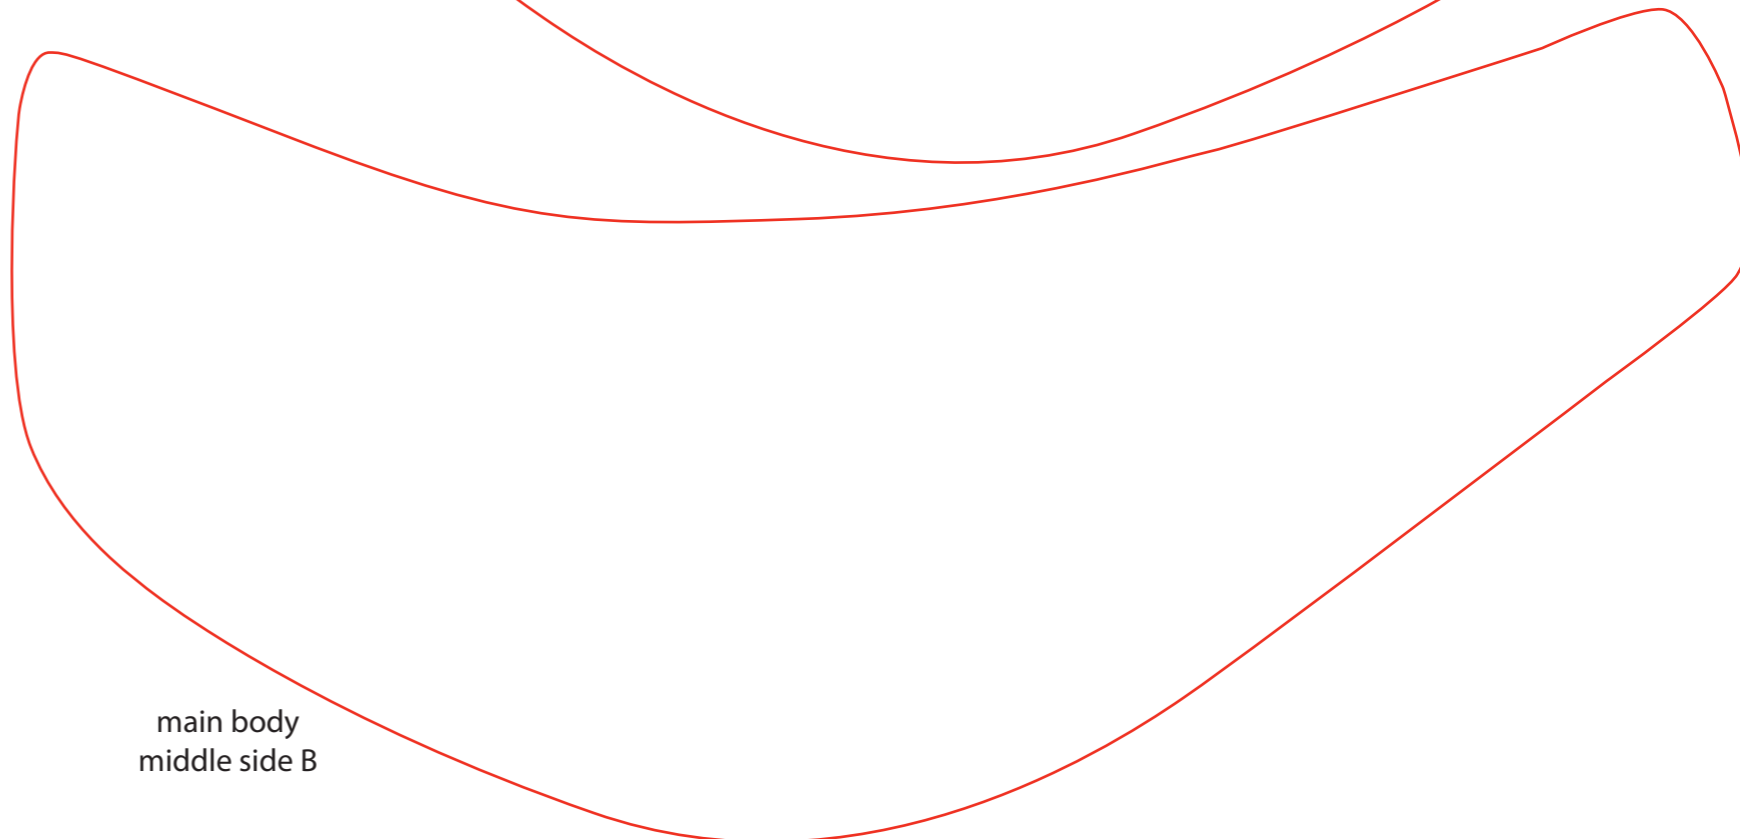

TT350

The red area is the SAFE ZONE.
Logos may touch the red line to fill the space.

Chain guard

headlight plate top

top back end

fender

NO GRAPHICS HERE
This circle is cut out.

top gage area

large circle
engine casing

small battery circle

swing arm

side A

side B

main body front side

side A

side B

main body back side

main body
middle side A

main body
middle side B