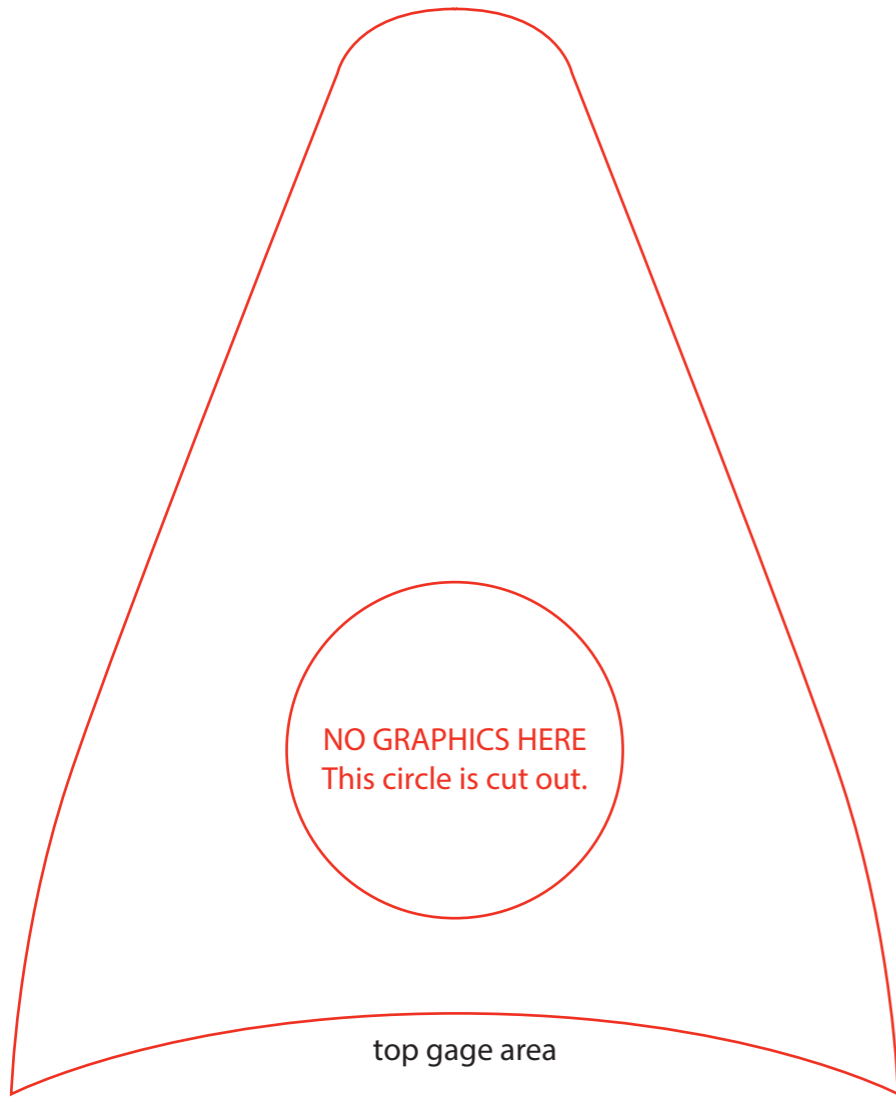

TT350

The red area is the SAFE ZONE.
Logos may touch the red line to fill the space.

Chain guard

headlight plate top

top back end

fender

NO GRAPHICS HERE
This circle is cut out.

top gage area

large circle
engine casing

small battery circle

swing arm

side A

side B

main body front side

side A

side B

main body back side

main body
middle side A

main body
middle side B