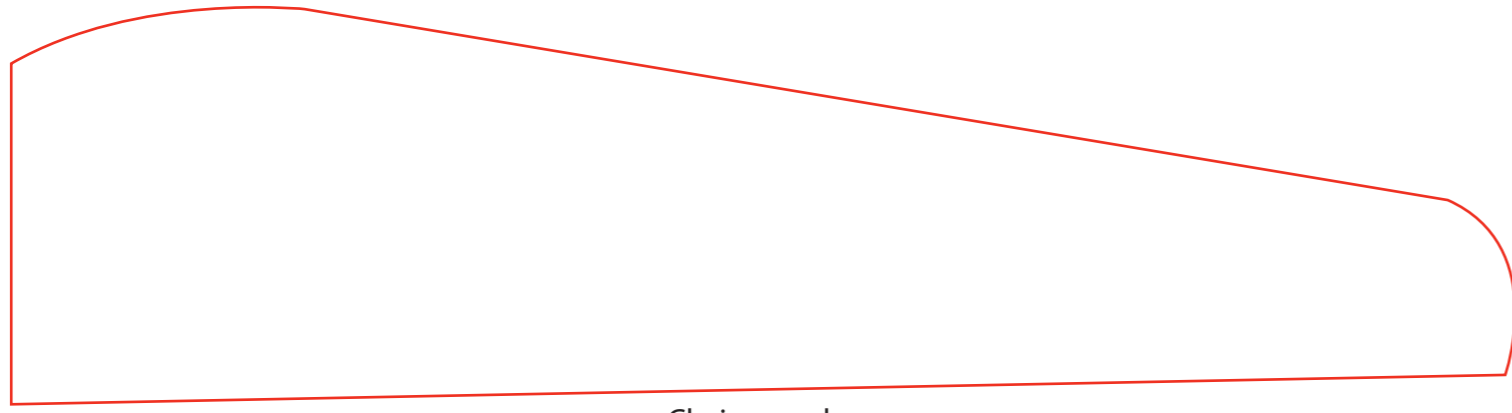

TT350

The red area is the SAFE ZONE.
Logos may touch the red line to fill the space.

Chain guard

headlight plate top

top back end

fender

NO GRAPHICS HERE
This circle is cut out.

top gage area

large circle
engine casing

small battery circle

swing arm

side A

side B

main body front side

side A

side B

main body back side

main body
middle side A

main body
middle side B